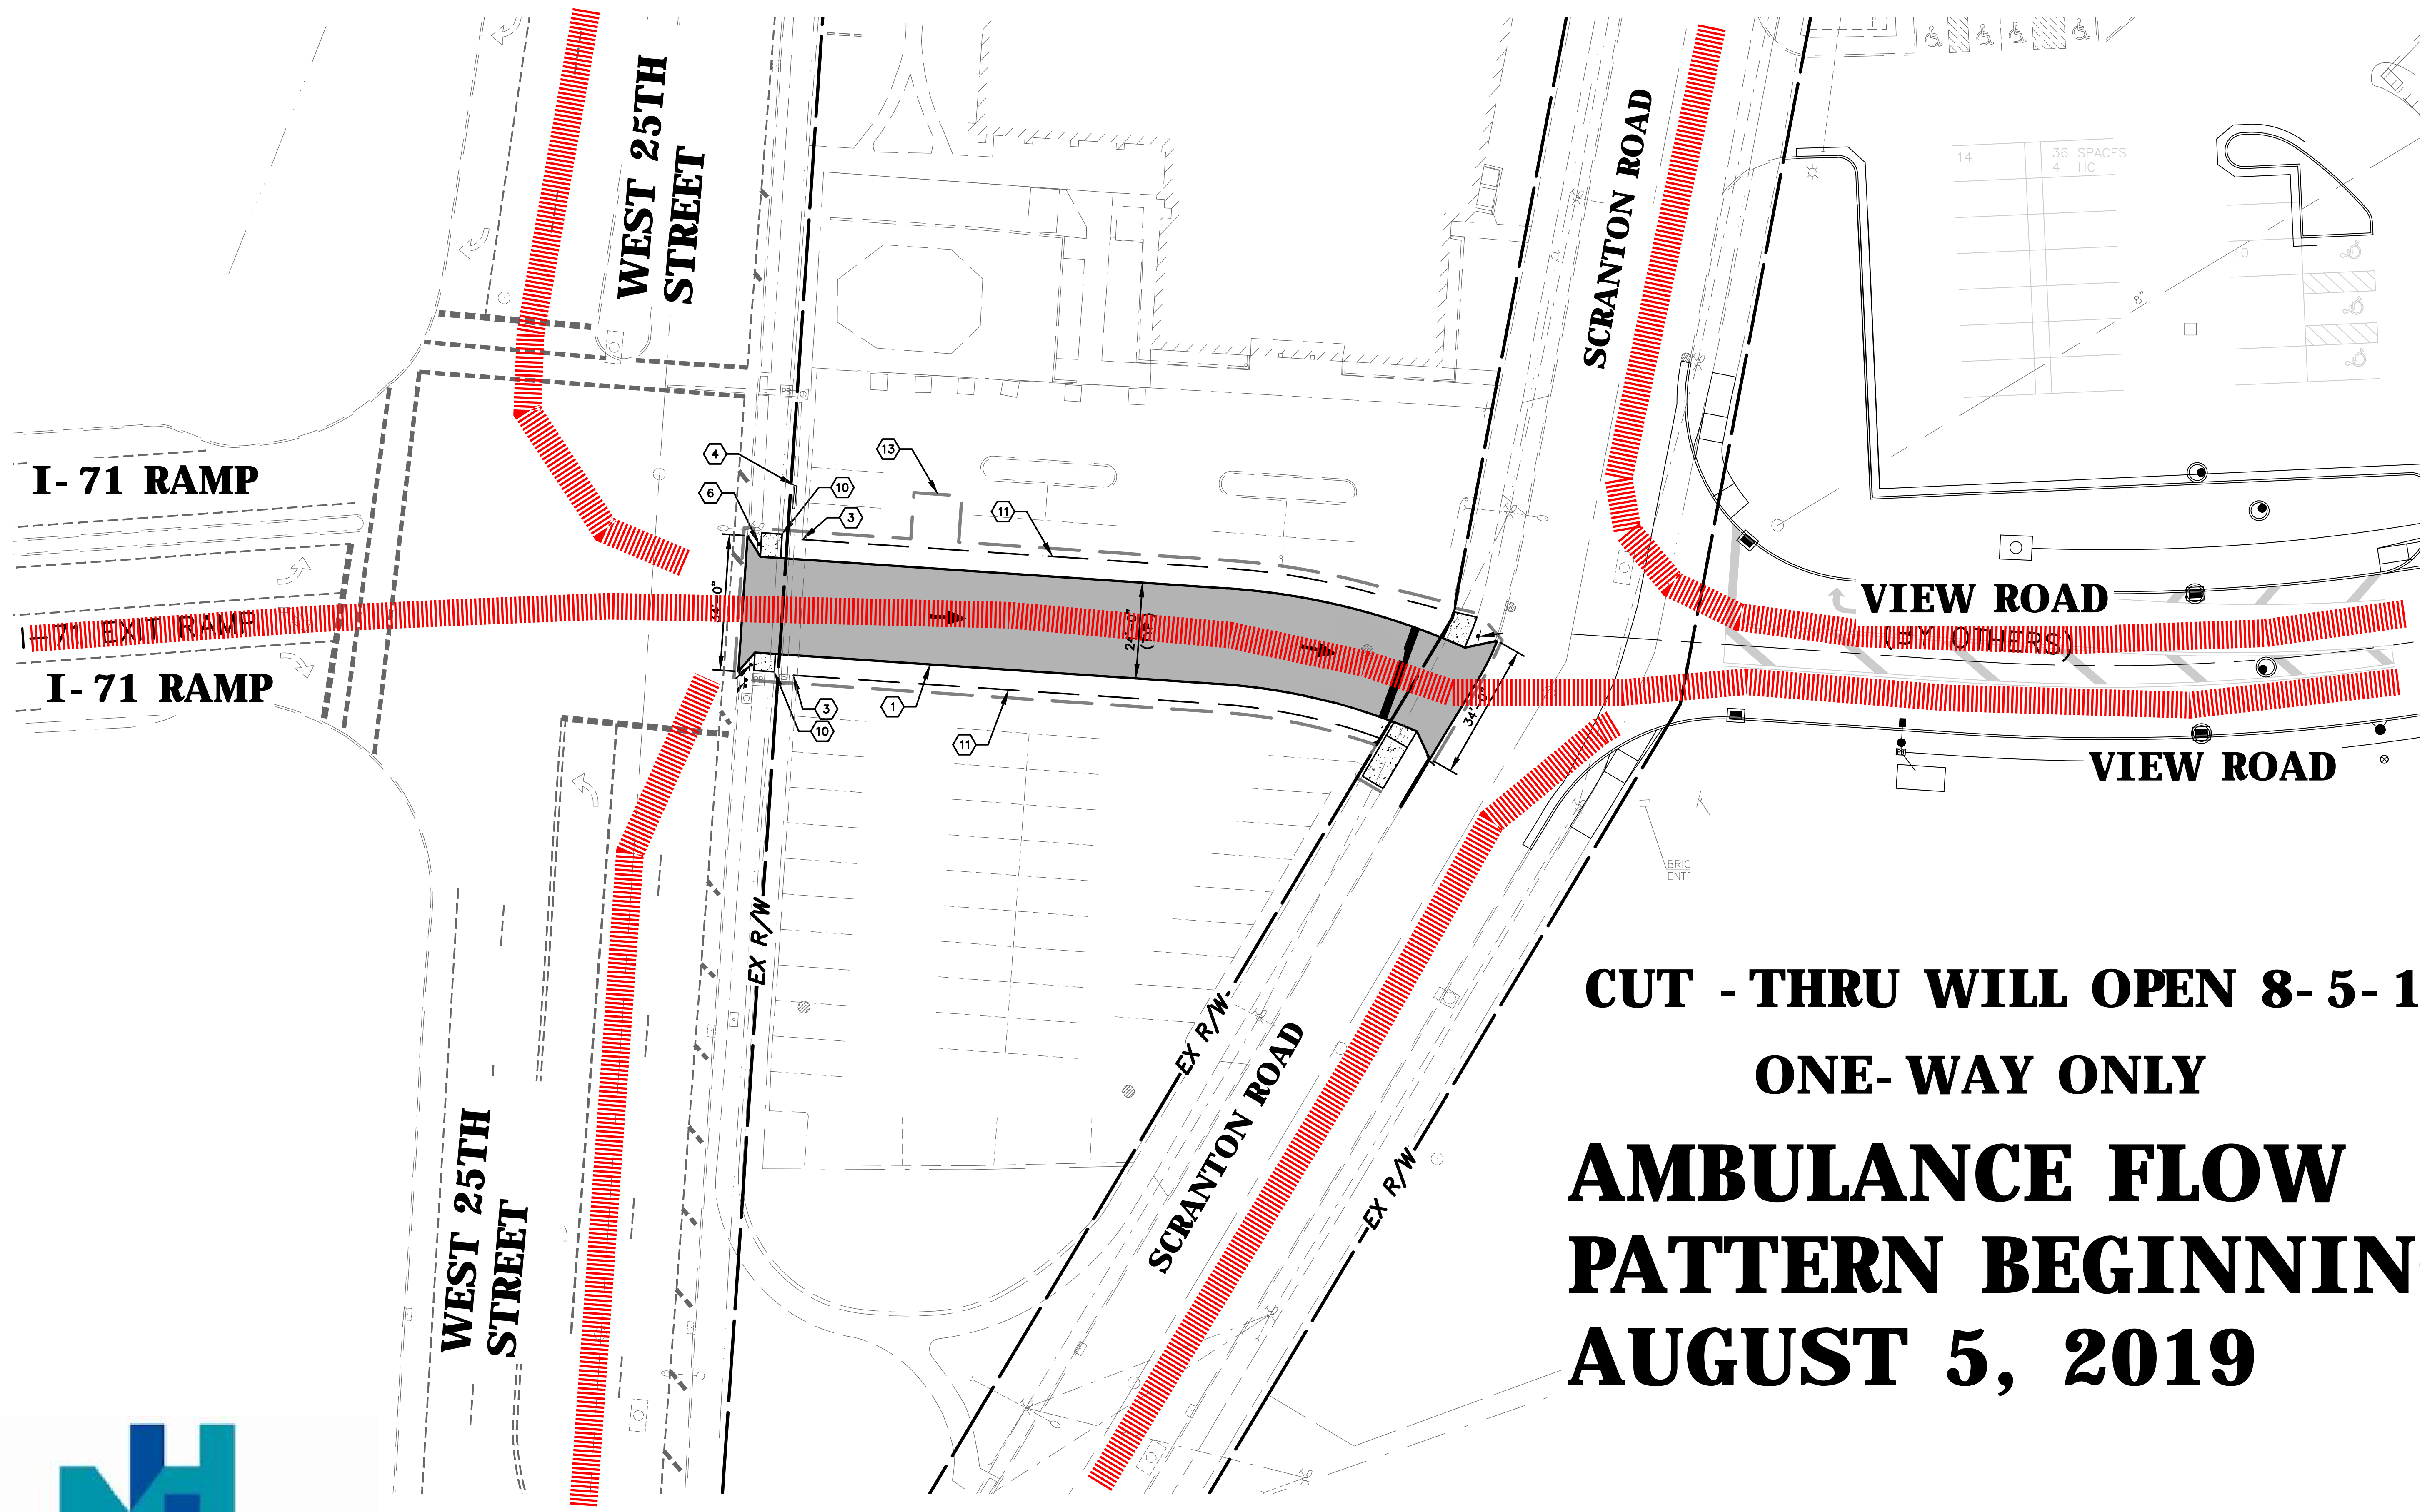

VIEW ROAD

VIEW ROAD I-71

# AMBULANCE FLOW PATTERN BEGINNING AUGUST 5, 2019

**MetroHealth**

**CUT - THRU WILL OPEN 8-5-19**  
**ONE-WAY ONLY**  
**AMBULANCE FLOW**  
**PATTERN BEGINNING**  
**AUGUST 5, 2019**