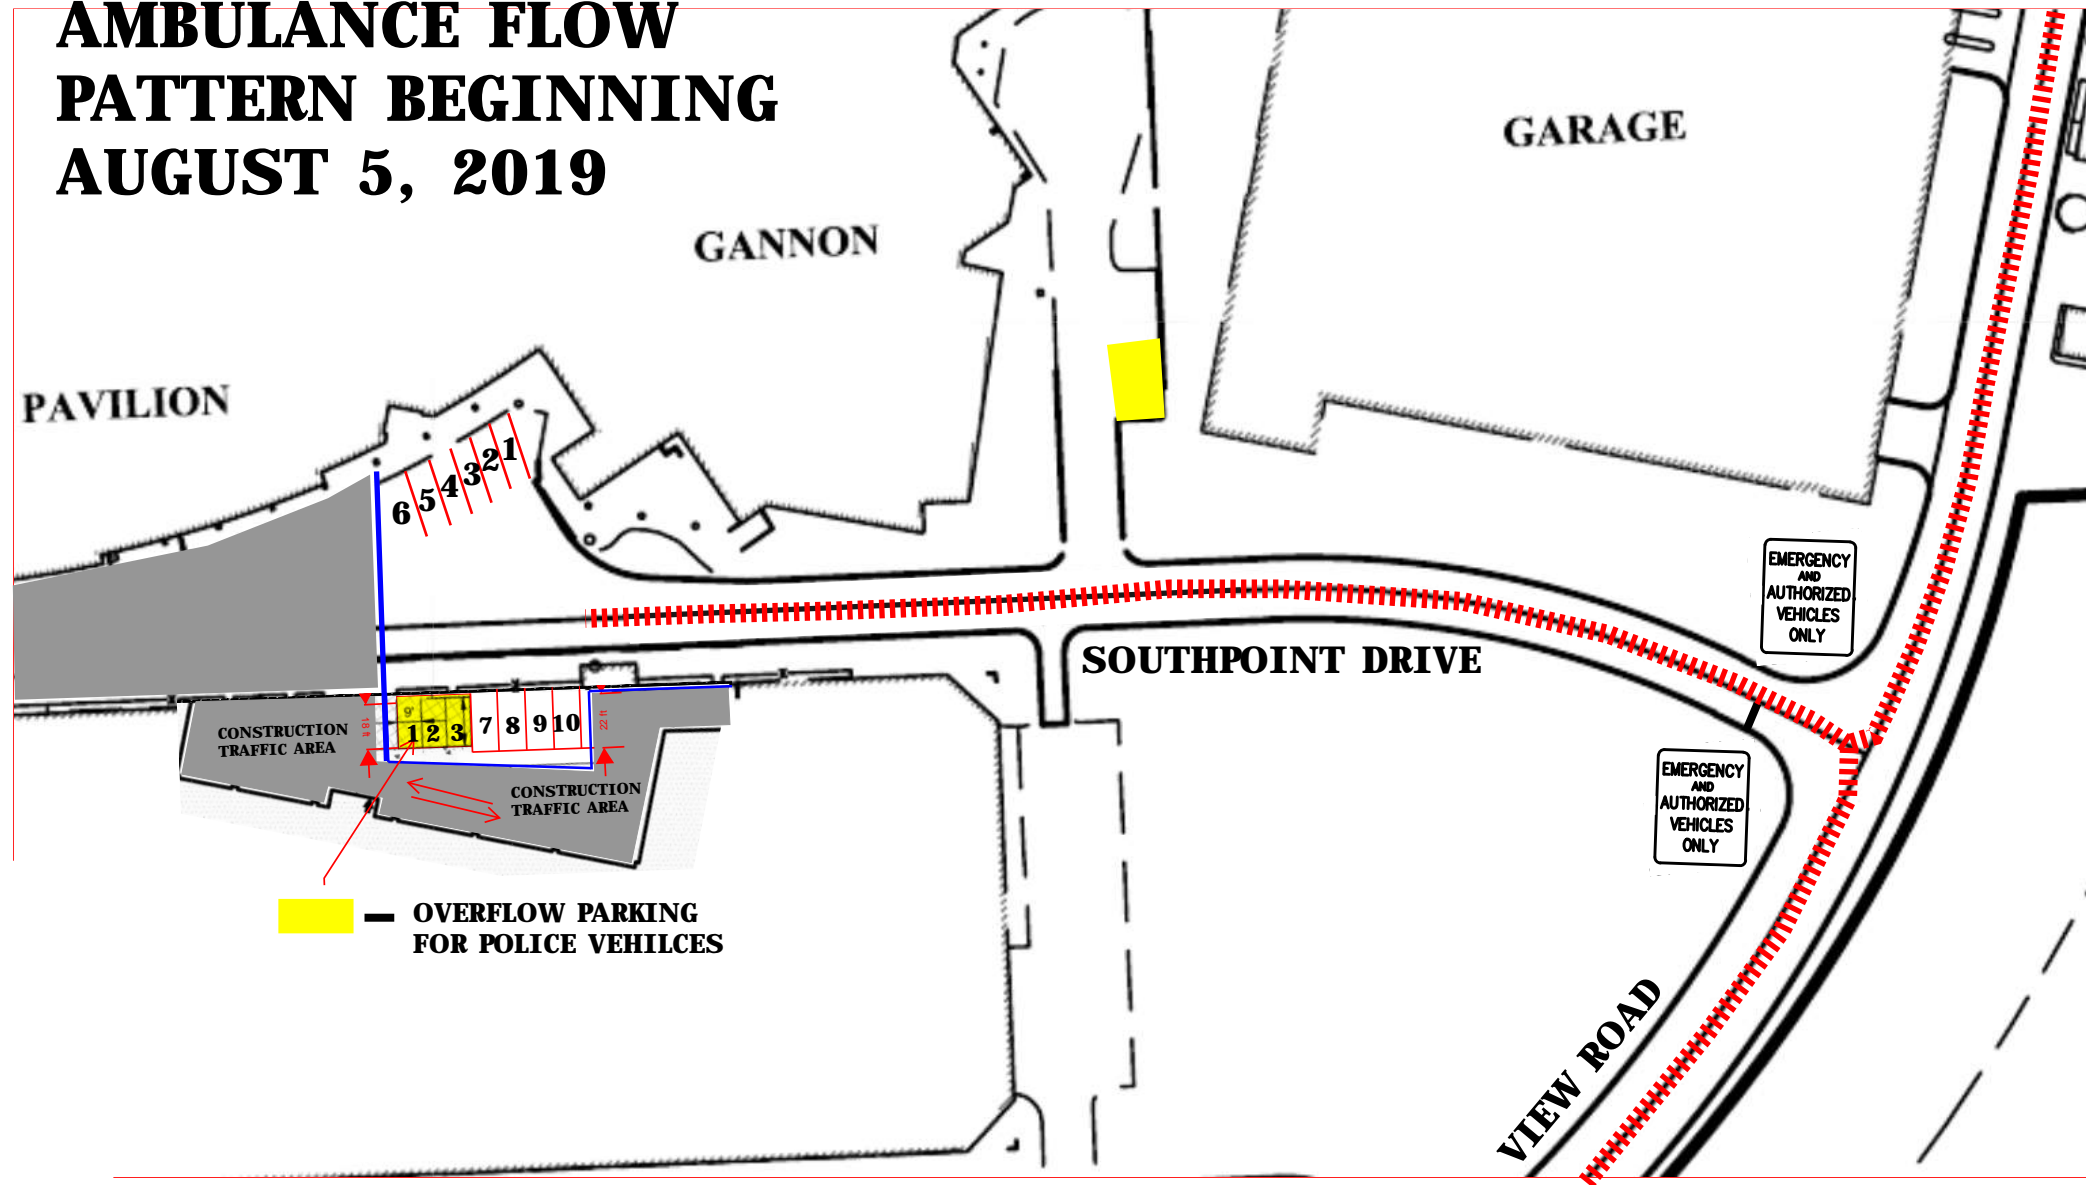

VIEW ROAD

WEST 25TH STREET

SCRANTON ROAD

THE PRENTISS  
CENTER

**NEW!!**  
**MetroHealth**  
**AMBULANCE FLOW**  
**PATTERN BEGINNING**  
**AUGUST 5, 2019**

EMS/FIRE  
ENTRANCE  
TO AMBULANCE  
BAY

VIEW ROAD

# AMBULANCE FLOW PATTERN BEGINNING AUGUST 5, 2019

**MetroHealth**

**CUT - THRU WILL OPEN 8-5-19**  
**ONE-WAY ONLY**  
**AMBULANCE FLOW**  
**PATTERN BEGINNING**  
**AUGUST 5, 2019**